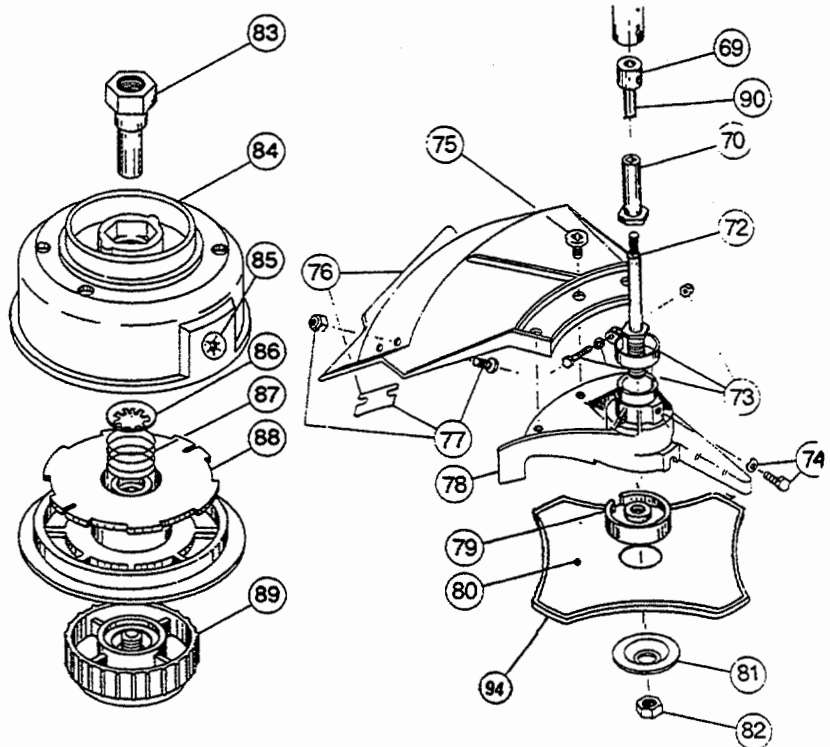

The above part numbers are for serial numbers 603053501 thru 809011000.

A Parts are for serial numbers 809011001 thru 909075150

2	613103	Rope
23	147603	Cylinder Assembly
37	147068	Muffler bolt Assembly
*52	147605	Short Block

* not shown

BOOM & TRIMMER PARTS - RYAN 284

Item	Part No.	Description
61	683303	Throttle Trigger Assembly
62	610314	Throttle Trigger Spring
*63	610327	Shoulder Strap Clamp
64	683294	J-Handle Assembly
		(includes items 67 and 68)
65	683295	Handle Bracket Assembly
66	153596	Drive Shaft Housing Assembly
67	612021	Tube Closure
68	612831	Closed Grip
69	145890	Retainer Sleeve
70	610303	Square Drive
*71	145905	Wrench
72	145893	Drive Shaft
73	682060	Clamp Assembly
74	683298	Mounting Bolt Assembly
75	683304	Guard Mounting Screws
76	683299	Guard and Blade Assembly
77	682061	Blade Assembly
78	153598	Bearing Housing Assembly
A79	612030	Blade Driver
80	145873	Blade 4 Tooth W/Cover
A81	145894	Lower Blade Holder
82	145895	Blade Retaining Nut
83	145896	Spool Shaft
84	153599	Outer Spool and Eyelet Assembly
85	145566	Eyelet
86	612026	Retainer (10 pack)
87	610317	Spring
88	153600	Inner Reel
89	153066	Bump Head Knob Assembly
90	682064	Flexible Drive Shaft
91	147590	Main Handle Grip
92	147594	Throttle Cable Housing
93	610315	Throttle Cable
94	147670	Blade Cover