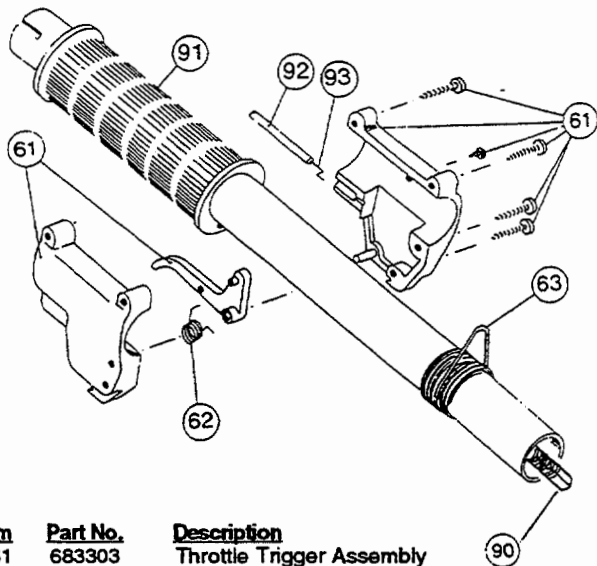

Item	Part No.	Description
44	610673	Carburetor Mount Gasket (10 pack)
45	145564	Cylinder Gasket (10 pack)
46	610672	Exhaust Gasket (10 pack)
*47	147655	Engine Hardware Kit
*48	153307	Engine Gasket Kit
*49	147170	O.E.M. Carburetor Repair Kit (Tillotson)
*49	153308	O.E.M. Carburetor Repair Kit (Walbro)
*50	153309	Gasket-Diaphragm Repair Kit (Walbro)
*50	147171	Gasket-Diaphragm Repair Kit (Tillotson)
*51	682507	Piston Ring
A*52	153594	Short Block Assembly (Items 18-26)
*53	153595	Crankcase Service Assembly (Items 18-22,26)
*54	610676	Flywheel Key (10 pack)
*55	683414	Complete Air Filter Assembly (Items 32, 34, 35)
*56	153522	Fuel Tank Assembly (Items 40-42)
*57	147611	Carburetor Mount and Reed Assembly (Items 28 and 29)
58	153644	Pulley and Rope Retainer
59	611061	Rope Guide
*60	147544	Starter Housing Screw Set

* not shown

BOOM & TRIMMER PARTS - RYAN 284

Item	Part No.	Description
61	683303	Throttle Trigger Assembly
62	610314	Throttle Trigger Spring
*63	610327	Shoulder Strap Clamp
64	683294	J-Handle Assembly
		(includes items 67 and 68)
65	683295	Handle Bracket Assembly
66	153596	Drive Shaft Housing Assembly
67	612021	Tube Closure
68	612831	Closed Grip
69	145890	Retainer Sleeve
70	610303	Square Drive
*71	145905	Wrench
72	145893	Drive Shaft
73	682060	Clamp Assembly
74	683298	Mounting Bolt Assembly
75	683304	Guard Mounting Screws
76	683299	Guard and Blade Assembly
77	682061	Blade Assembly
78	153598	Bearing Housing Assembly
A79	612030	Blade Driver
80	145873	Blade 4 Tooth W/Cover
A81	145894	Lower Blade Holder
82	145895	Blade Retaining Nut
83	145896	Spool Shaft
84	153599	Outer Spool and Eyelet Assembly
85	145566	Eyelet
86	612026	Retainer (10 pack)
87	610317	Spring
88	153600	Inner Reel
89	153066	Bump Head Knob Assembly
90	682064	Flexible Drive Shaft
91	147590	Main Handle Grip
92	147594	Throttle Cable Housing
93	610315	Throttle Cable
94	147670	Blade Cover