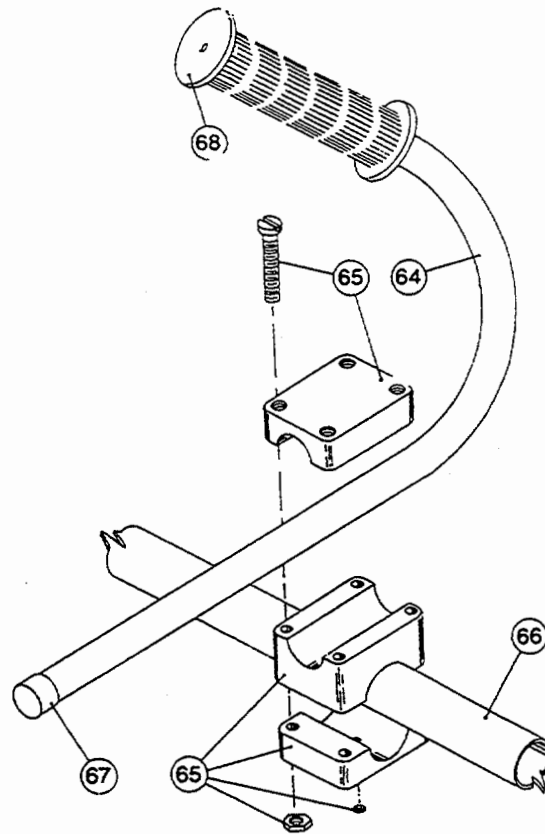

Item	Part No.	Description
44	610673	Carburetor Mount Gasket (10 pack)
45	145564	Cylinder Gasket (10 pack)
46	610672	Exhaust Gasket (10 pack)
*47	147655	Engine Hardware Kit
*48	153307	Engine Gasket Kit
*49	147170	O.E.M. Carburetor Repair Kit (Tillotson)
*49	153308	O.E.M. Carburetor Repair Kit (Walbro)
*50	153309	Gasket-Diaphragm Repair Kit (Walbro)
*50	147171	Gasket-Diaphragm Repair Kit (Tillotson)
*51	682507	Piston Ring
A*52	153594	Short Block Assembly (Items 18-26)
*53	153595	Crankcase Service Assembly (Items 18-22,26)
*54	610676	Flywheel Key (10 pack)
*55	683414	Complete Air Filter Assembly (Items 32, 34, 35)
*56	153522	Fuel Tank Assembly (Items 40-42)
*57	147611	Carburetor Mount and Reed Assembly (Items 28 and 29)
58	153644	Pulley and Rope Retainer
59	611061	Rope Guide
*60	147544	Starter Housing Screw Set

* not shown

BOOM & TRIMMER PARTS - RYAN 284

Item	Part No.	Description
61	683303	Throttle Trigger Assembly
62	610314	Throttle Trigger Spring
*63	610327	Shoulder Strap Clamp
64	683294	J-Handle Assembly
		(includes items 67 and 68)
65	683295	Handle Bracket Assembly
66	153596	Drive Shaft Housing Assembly
67	612021	Tube Closure
68	612831	Closed Grip
69	145890	Retainer Sleeve
70	610303	Square Drive
*71	145905	Wrench
72	145893	Drive Shaft
73	682060	Clamp Assembly
74	683298	Mounting Bolt Assembly
75	683304	Guard Mounting Screws
76	683299	Guard and Blade Assembly
77	682061	Blade Assembly
78	153598	Bearing Housing Assembly
A79	612030	Blade Driver
80	145873	Blade 4 Tooth W/Cover
A81	145894	Lower Blade Holder
82	145895	Blade Retaining Nut
83	145896	Spool Shaft
84	153599	Outer Spool and Eyelet Assembly
85	145566	Eyelet
86	612026	Retainer (10 pack)
87	610317	Spring
88	153600	Inner Reel
89	153066	Bump Head Knob Assembly
90	682064	Flexible Drive Shaft
91	147590	Main Handle Grip
92	147594	Throttle Cable Housing
93	610315	Throttle Cable
94	147670	Blade Cover